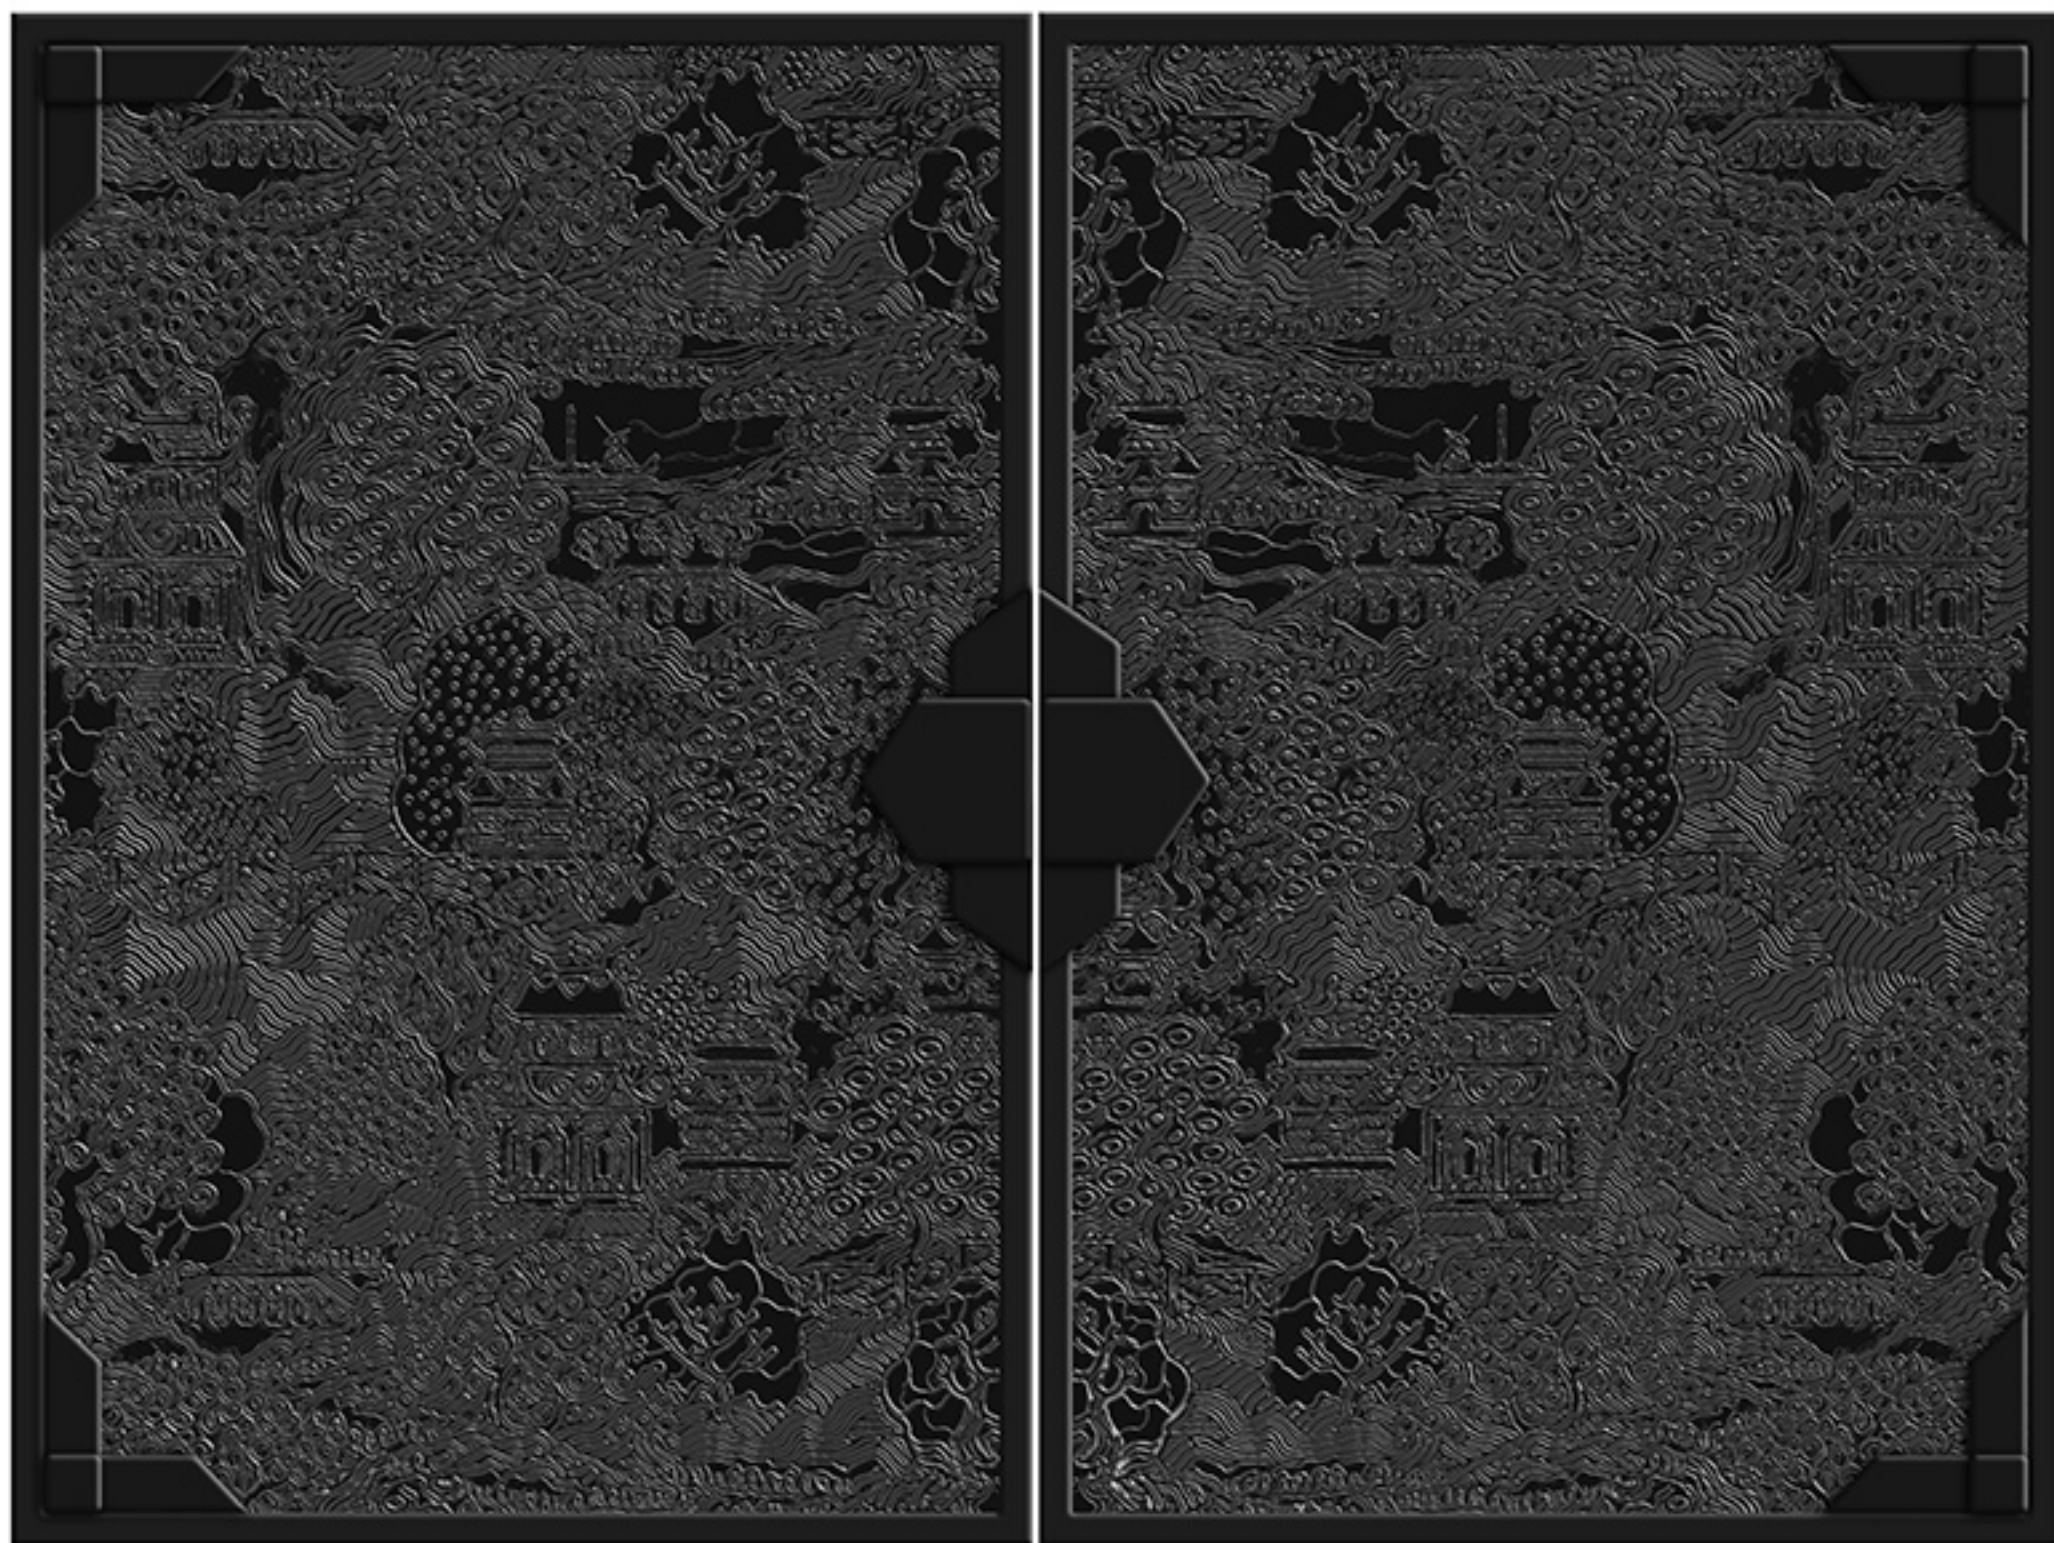

LT 412

Maximum Size: 800x600 mm

Material:	Panel size:	Thickness:	Finish:
MDF	1220X2800 mm	18 mm	UV Lacquered Ultra Matt / High Gloss
MFC	1220X2800 mm	18 / 30 mm	UV Lacquered Ultra Matt / High Gloss
CDF	915X2440 mm	12 mm	UV Lacquered Ultra Matt / High Gloss