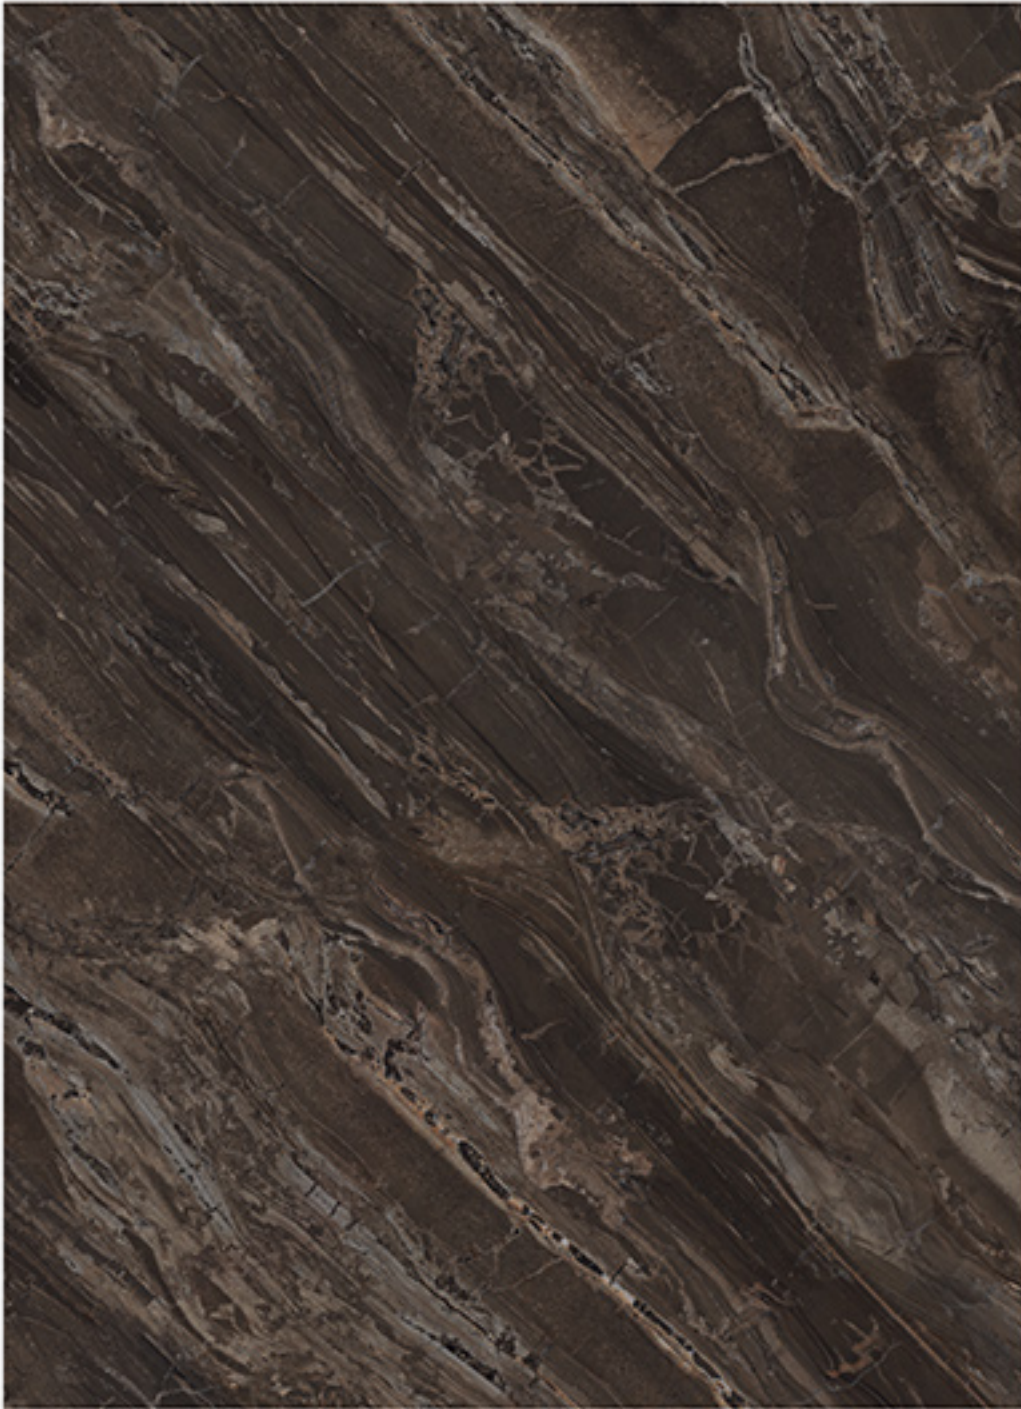

LT 435

Maximum Size: 1220x2800 mm

Material:	Panel size:	Thickness:	Finish:
MDF	1220X2800 mm	18 mm	UV Lacquered Ultra Matt / High Gloss
MFC	1220X2800 mm	18 / 30 mm	UV Lacquered Ultra Matt / High Gloss
CDF	915X2440 mm	12 mm	UV Lacquered Ultra Matt / High Gloss