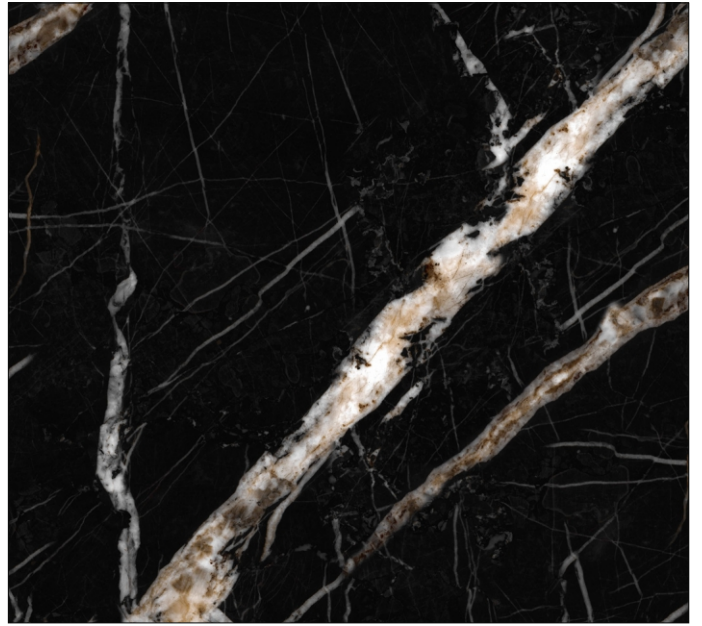

Botticino Dark WP-808

WP-811

WP-812

WP-815

WP-816

WP-817

WP-820

WP-821