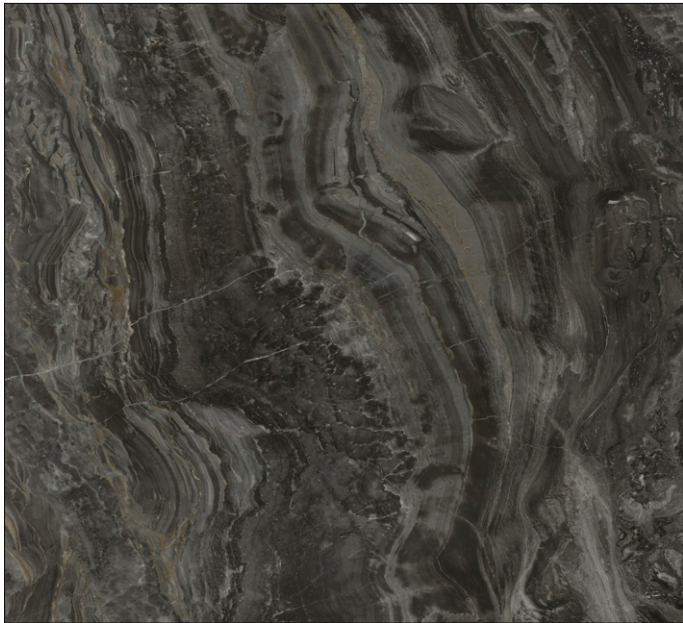

WP-811

WP-815