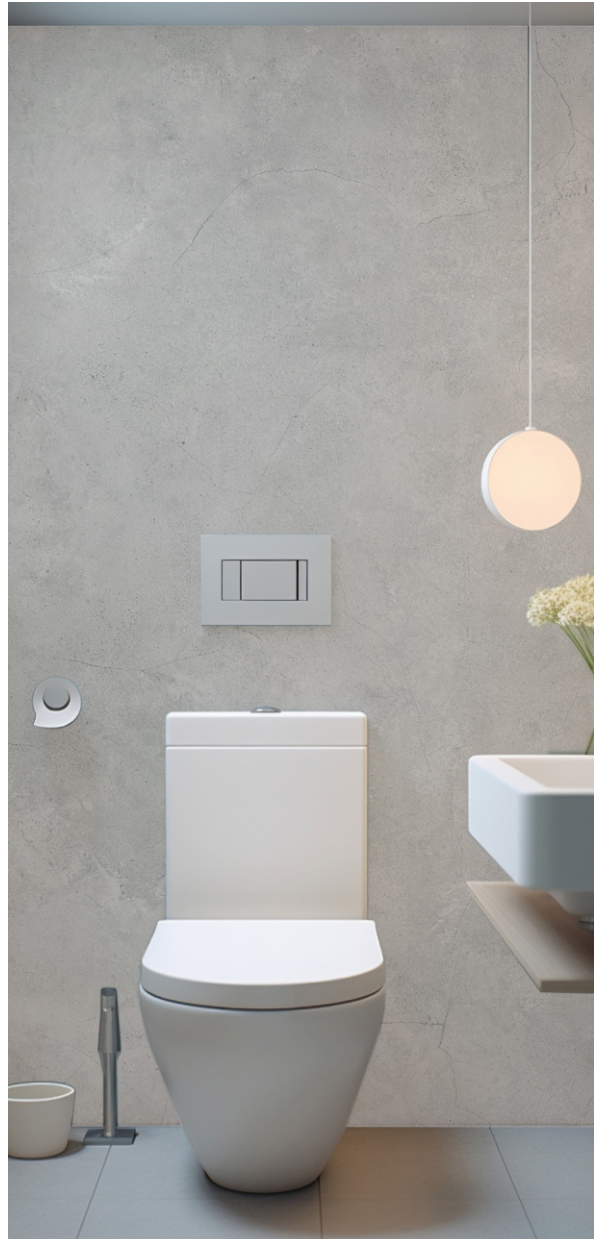

DECO LIGNUM
ORMAN ÜRÜNLERİ

CATALOGUE

Ultra Matt SPC Wall Panels, available in 38 colours

- 965 x 2800 x 3 mm
 - Ultra Matt Layer
- Wear Layer 0,15 mm
 - Double UV Coated

- 1 Panel / 16,21 kg
- 1 Pallet / 1022,72 kg (60 pieces)

Concrete Light WP-801

Concrete Sand WP-802

Concrete Grey WP-803

Concrete Dark Grey WP-804

Carrara Marmor WP-805

Botticino Light WP-806

Carrara Marmor WP-805

Monreal Slate WP-807