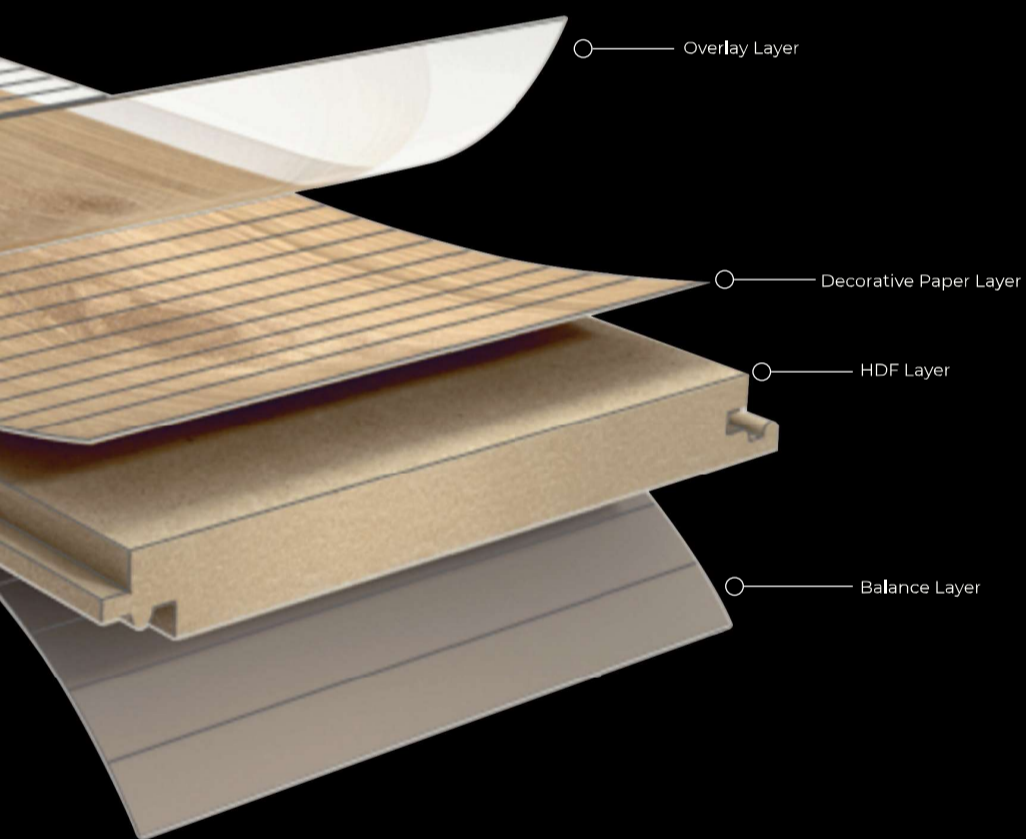

The elegance on your floors starts with our Elegance Collection laminate parquet collection.

ELEGANCE *large*

ELEGANCE *large*

TECHNICAL SPECIFICATION

Resistant to Cigarettes Burns

To Furniture Feet Durable to Wheels

Four Side Groove

Thickness	8 mm
Dimensions	240 mm 1290
Pack Unit	8 unit
Pack m ²	2.4768 m ²
Pack kg	14.05 kg
Pallet m ²	104.026 m ²
Pallet kg	+590.10 kg
Abrasion Resistance	AC5 / 33. class
Varranty / Year	20
Natural Surface	4V groov