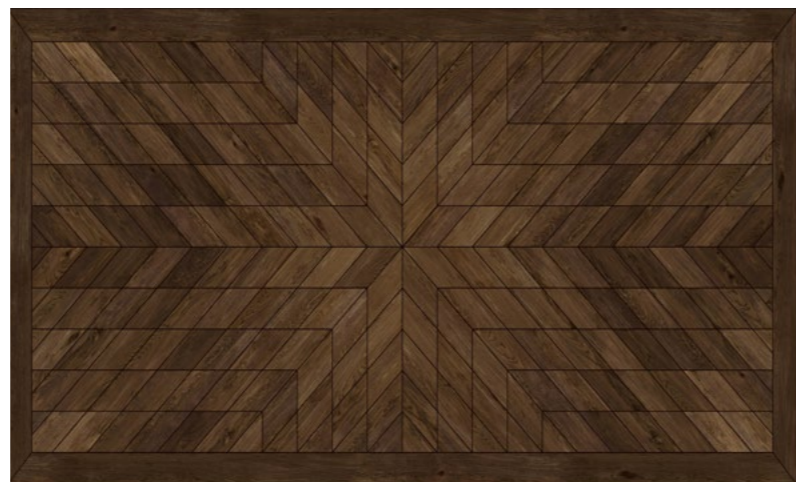

Surface: Soft Touch Matt  
 Material: 12mm CDF  
 Finish: UV Lacquered Matt

LTM-6201

LTM-6209

LTM-6213

LTM-6211

LTM-6206

LTM-6210

LTM-6207