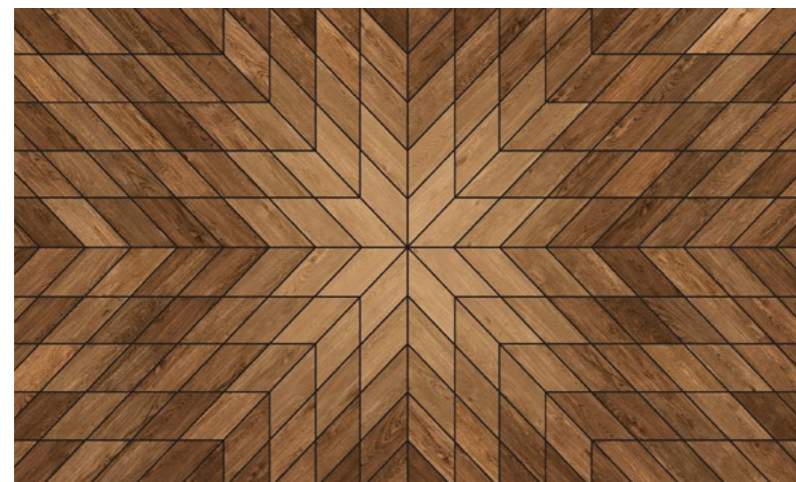

Surface: Soft Touch Matt  
 Material: 12mm CDF  
 Finish: UV Lacquered Matt

LTM-6201

LTM-6209

LTM-6213

LTM-6211

LTM-6206

LTM-6210

LTM-6207