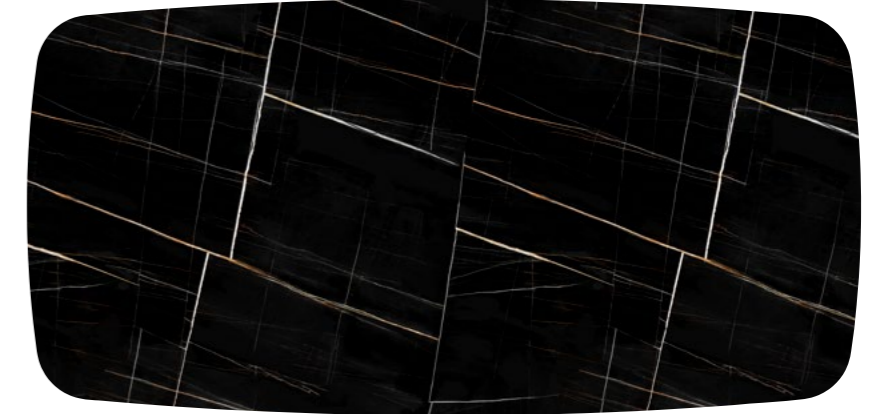

90 x 180 105 x 210

Edge Type: C - V

Surface: Soft Touch Matt  
Material: 12mm CDF  
Finish: UV Lacquered Matt

LTM-2106

LTM-2115

LTM-2116

LTM-2130

LTM-2107