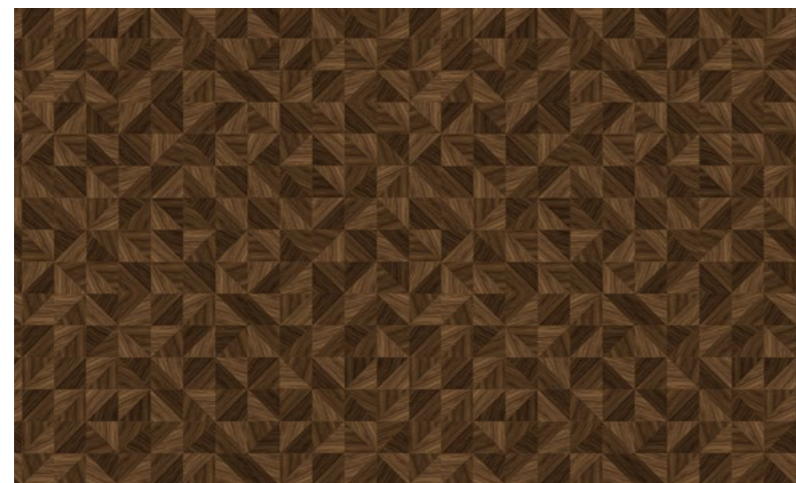

LTM-6201

Table Sizes (cm)

- 70 x 120
- 80 x 120
- 90 x 180

Edge Type: C - V

Surface: Soft Touch Matt
Material: 12mm CDF
Finish: UV Lacquered Matt

Table Sizes (cm)

- 70 x 120
- 80 x 120
- 90 x 180

Edge Type: C - V

Surface: Soft Touch Matt
Material: 12mm CDF
Finish: UV Lacquered Matt