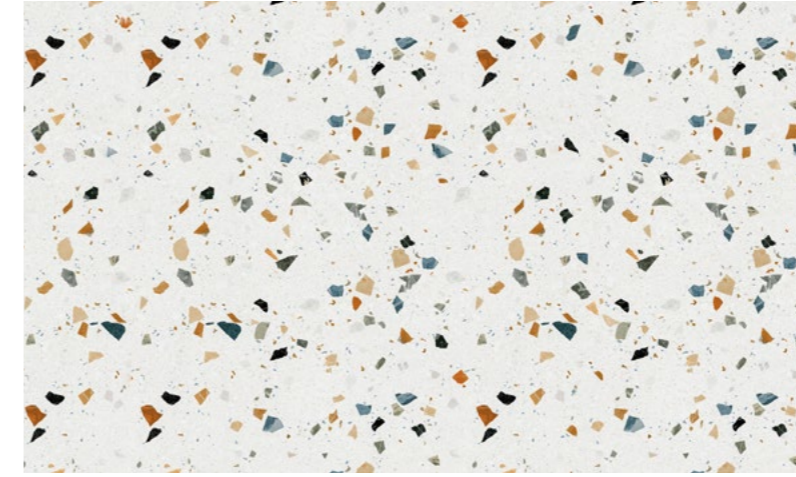

Table Sizes (cm)

- 70 x 120
- 80 x 120
- 90 x 180

Edge Type: C - V

Surface: Soft Touch Matt
Material: 12mm CDF
Finish: UV Lacquered Matt

LTM-5114

Table Sizes (cm)

- 70 x 120
- 80 x 120
- 90 x 180

Edge Type: C - V

Surface: Soft Touch Matt
Material: 12mm CDF
Finish: UV Lacquered Matt