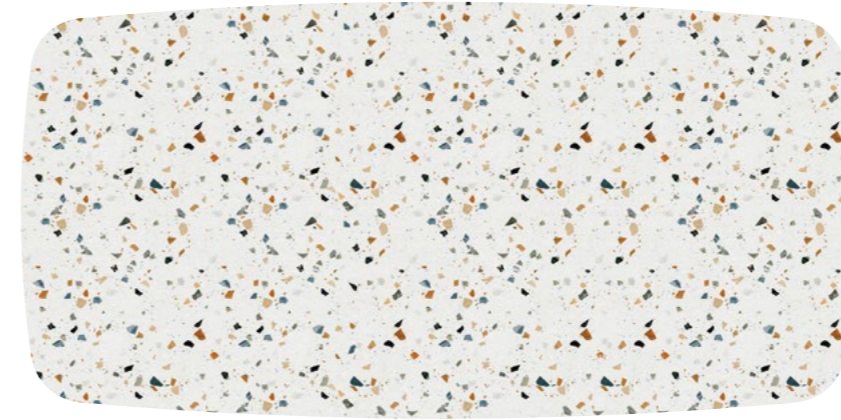

90 x 180 105 x 210

Edge Type: C - V

Surface: Soft Touch Matt  
Material: 12mm CDF  
Finish: UV Lacquered Matt

LTM-5101

LTM-5103

LTM-5105

LTM-5114

LTM-5113