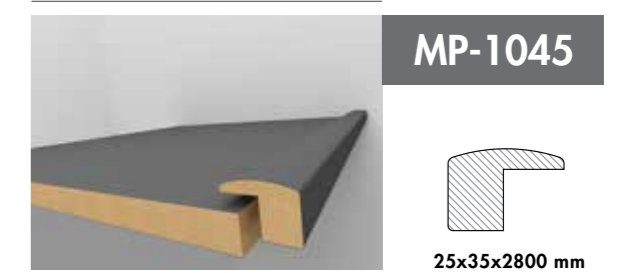

18 mm Kenar Kapama Profili
18 mm Side Closing Profile