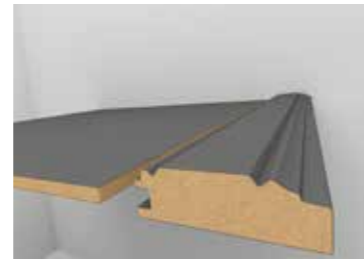

8 mm Kapak Profili
8mm Cabinet Door Profile