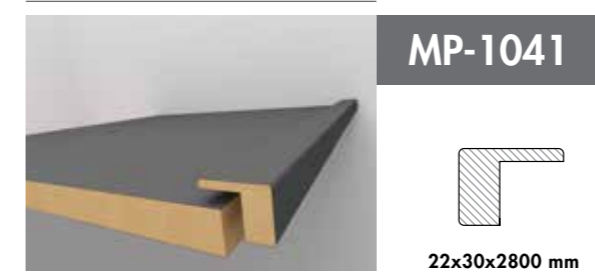

18 mm Kenar Kapama Profili
18 mm Side Closing Profile