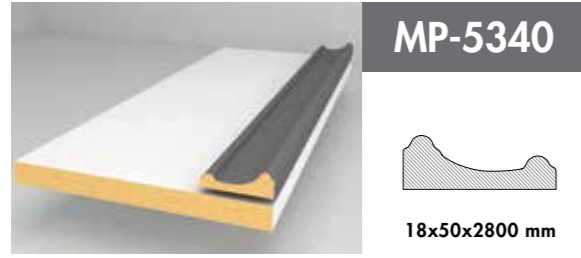

DUVAR ÇİTALARI WALL SLATS