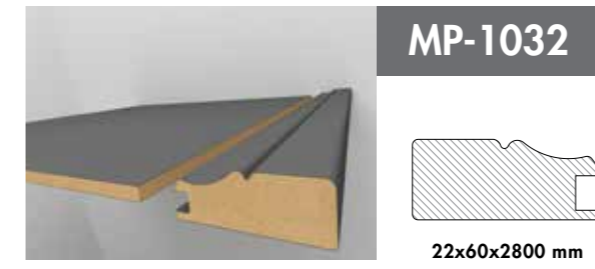

8 mm Kapak Profili
8 mm Cabinet Door Profile