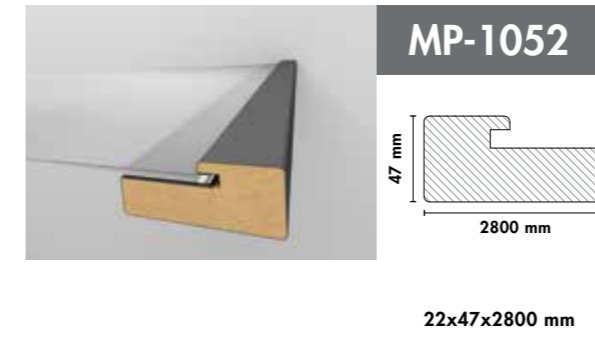

**Design easily,
apply easily!**

AGT Profile Series offers unique designs with rich model and decor options.

MP-1018

Supramat 3020
Safari Gri/Safari Grey

MOBİLYA PROFİLLERİ FURNITURE PROFILES

4 mm Cam Profili
4 mm Glass Profile