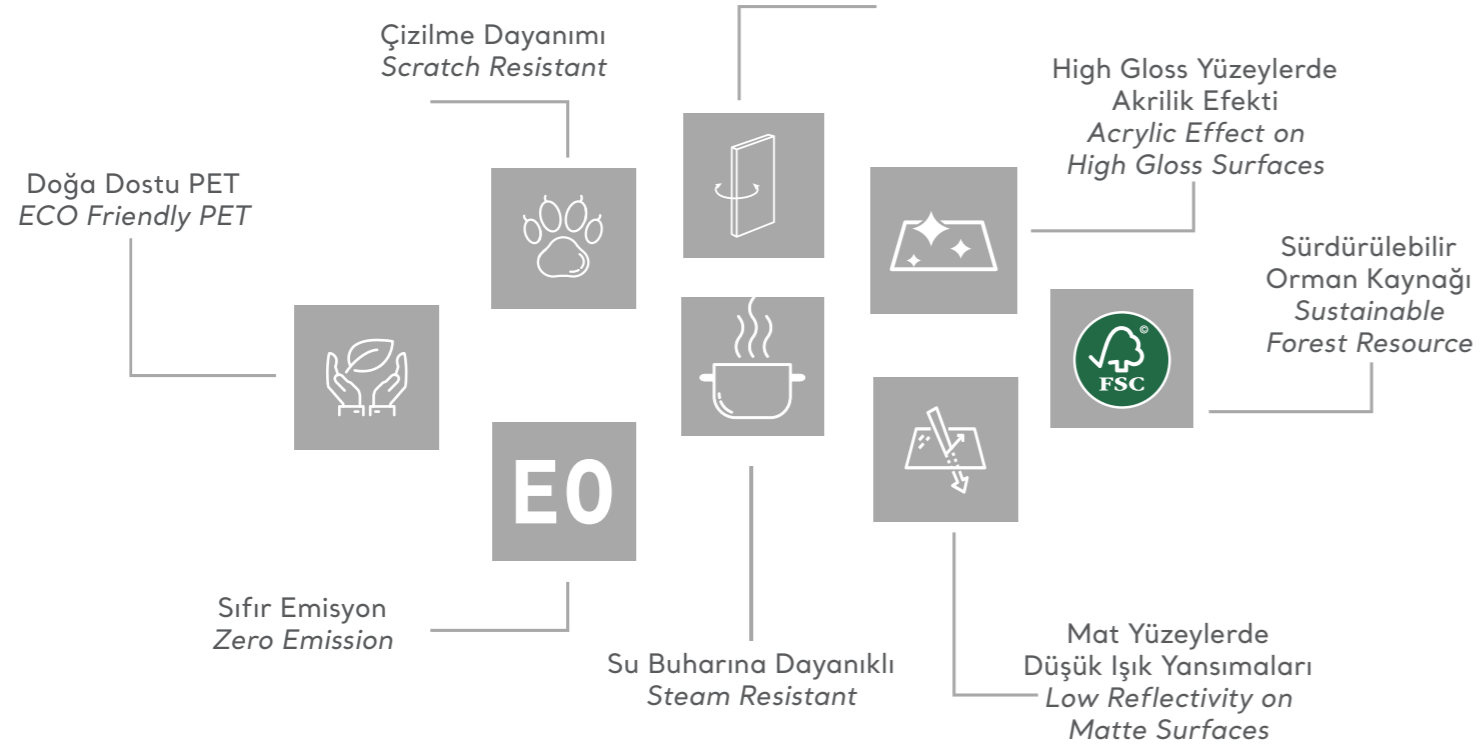

Tek - Çift Yüz Kullanım Alternatifleri
One - Double Sided Alternatives

AGT AKRİLUX TEKNİK ÖZELLİKLER/ TECHNICAL PROPERTIES OF AGT AKRİLUX

ÖZELLİKLER SPECIFICATION	BİRİM UNIT	TEST STANDARĐI TEST STANDARD	İSTENİLEN DEĞER REQUIRED VALUE	SONUÇLAR RESULTS
YAPIŞMA DAYANIMI (ÖN YÜZEY) ADHESIVE RESISTANCE (FRONT SURFACE)	N/mm²	EN 323	≥ 0,55	1
YAPIŞMA DAYANIMI (ARKA YÜZEY) ADHESIVE RESISTANCE (BACK SURFACE)	N/mm²	EN 323	≥ 0,55	0,70
SICAKLIK DAYANIMI (ÖN YÜZEY) TEMPERATURE RESISTANCE (FRONT SURFACE)	-C	---	≤ 80	≤ 80
SICAKLIK DAYANIMI (ARKA YÜZEY) TEMPERATURE RESISTANCE (BACK SURFACE)	-C	---	≤ 70	≤ 70
FORMALDEHİT SALINIMI (KAPLI LEVHA) FORMALDEHYDE RELEASE (COATED SHEET)	mg/ m² h	EN ISO 12460-3	≤1,75 mg/ m²h (E0 limit)	0,42 mg/ m²h
MİKRO ÇİZİLMELERE KARŞI YÜZEY DİRENCİNİN DEĞERLENDİRİLMESİ EVALUATION OF SURFACE RESISTANCE TO MICRO SCRATCHES	% değişim	TS CEN / TS 16611 (Method A)	≤ 10	9
SOĞUK SIVILARA DAYANIM (KİMYASALLARA DAYANIM) RESISTANCE TO COLD LIQUIDS (RESISTANCE TO CHEMICALS)	Sınıf	EN 12720+A1	5	5
KURU ISIYA KARŞI YÜZEY DAYANIKLILIĞI (70 °C) SURFACE RESISTANCE TO DRY HEAT (70 °C)	Sınıf	EN 12722	5	5
ISLAK SICAKLIĞA KARŞI YÜZEY DAYANIKLILIĞIN TAYİNİ (70 °C) DETERMINATION OF SURFACE RESISTANCE TO WET TEMPERATURE (70 °C)	Sınıf	EN 12721	5	5
PANEL DÖNÜKLÜK TOLERANSI PANEL WARPING TOLERANCE	mm		Kısa kenarda (1220 mm) ≤ 4 mm Uzun kenarda (2880 mm) ≤ 10 mm Short Side (1220 mm) ≤ 4 mm Long Side (2880 mm) ≤ 10 mm	Kısa kenarda (1220 mm) ≤ 4 mm Uzun kenarda (2880 mm) ≤ 10 mm Short Side (1220 mm) ≤ 4 mm Long Side (2880 mm) ≤ 10 mm