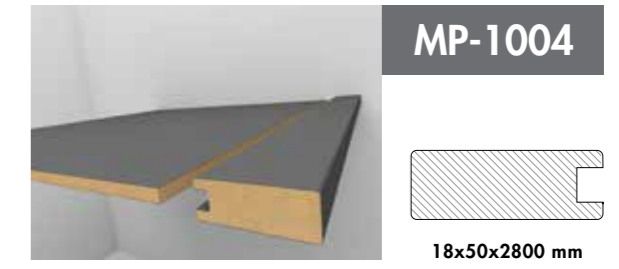

8 mm Kapak Profili
8 mm Cabinet Door Profile