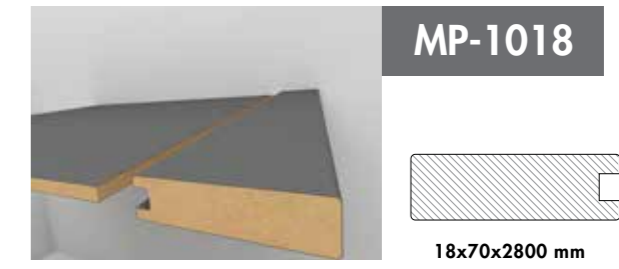

8 mm Kapak Profili
8 mm Cabinet Door Profile