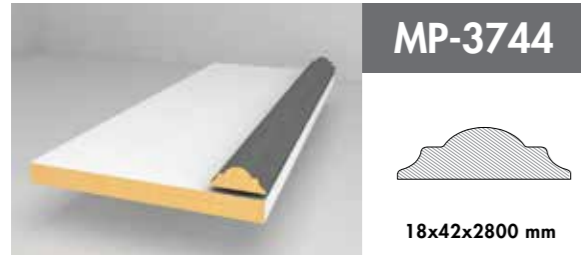

DUVAR ÇİTALARI WALL SLATS