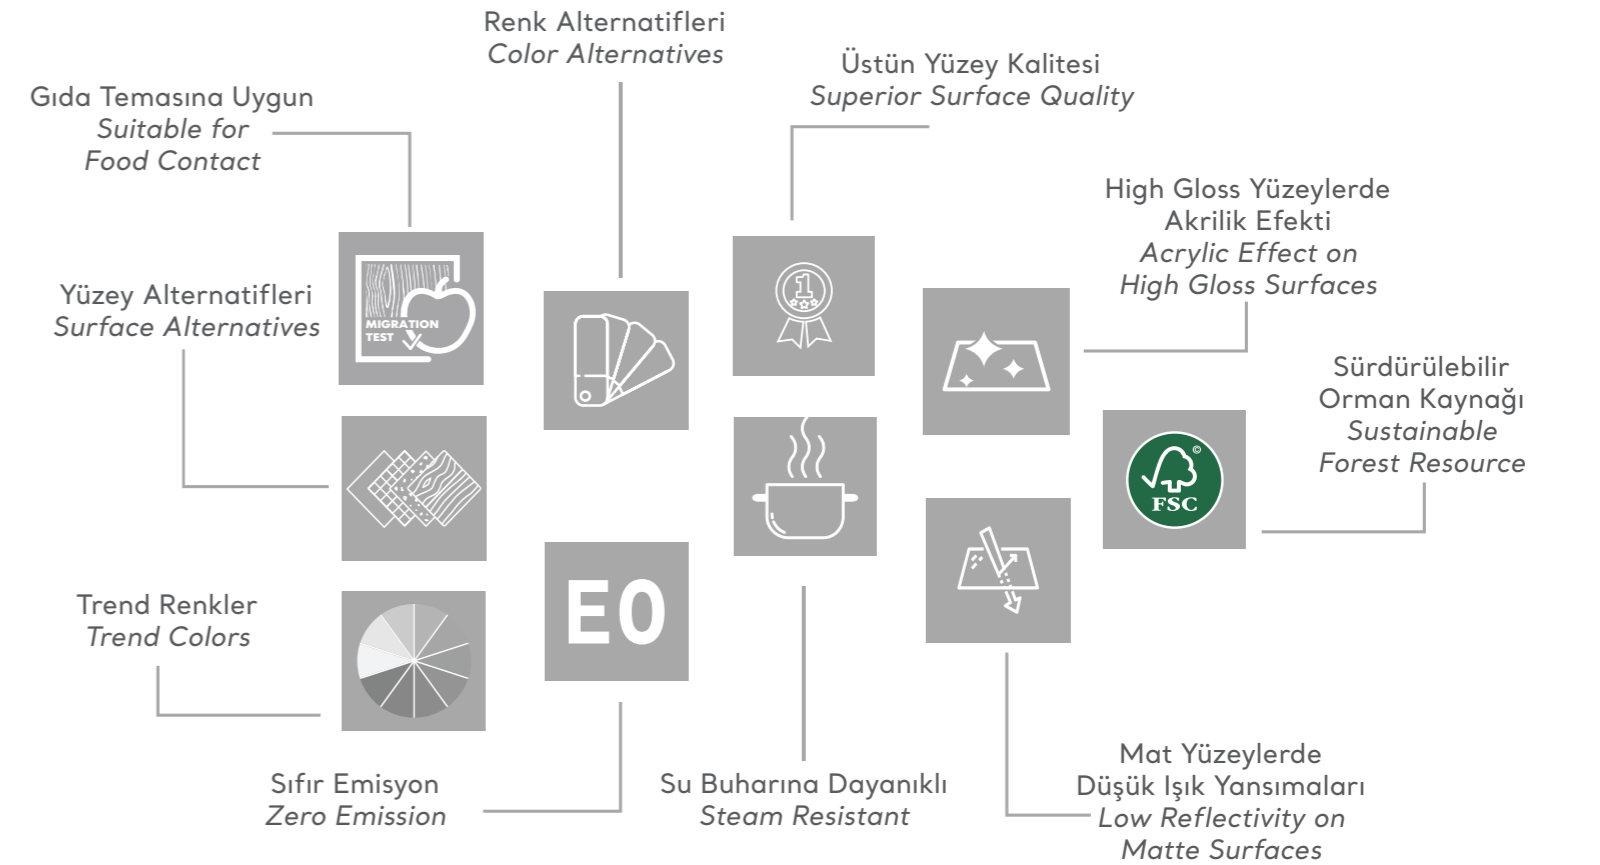

4. Grup / 4. Group

Renkler basılı ve dijital kataloglarda farklılık gösterebilir. Lütfen, satış noktalarımızda bulunan gerçek ürünler ile karşılaştırınız.
Colors may vary in digital and printed catalogs. Please compare with the actual products in the sales points.