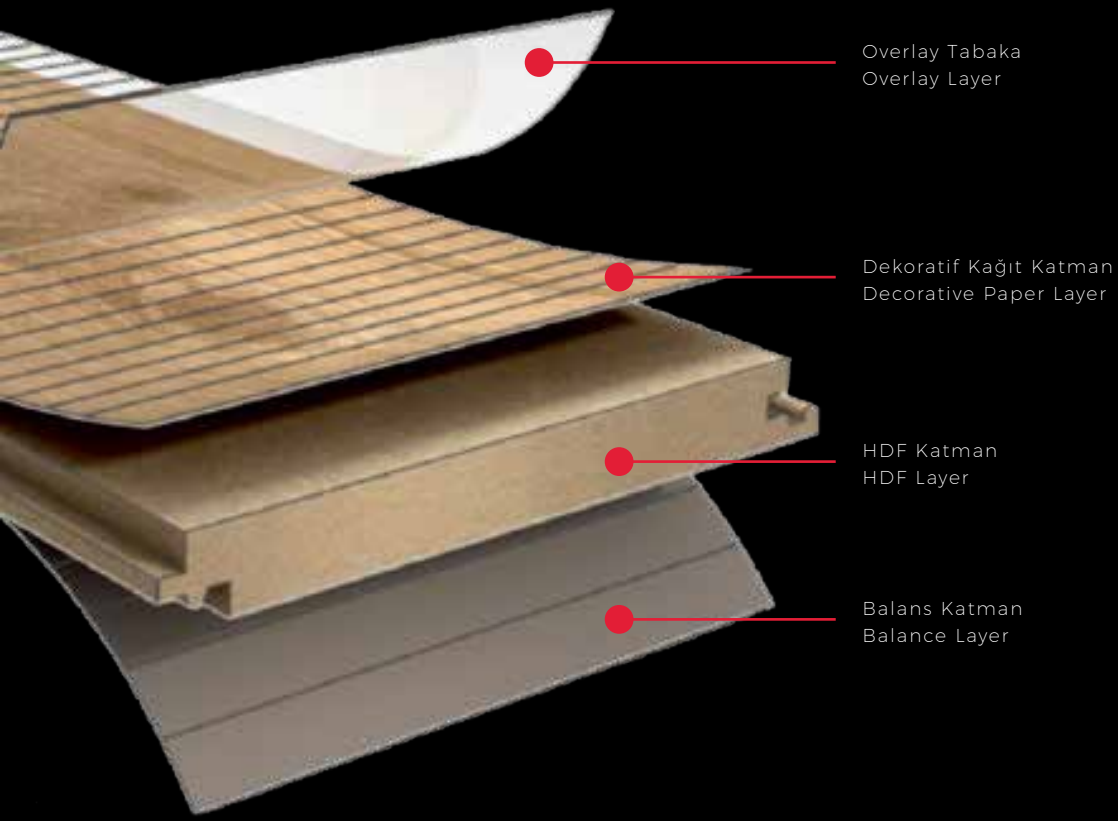

The decoration you always dreamed of is reflected to your home with durable, easy-care, long-lasting and elegant 12 mm products manufactured by Peli who combines the advantages of top tier technology with the naturalness of laminate flooring.

Teknik Özellikler

Technical Specifications

Overlay Tabaka
Overlay Layer

Dekoratif Kağıt Katman
Decorative Paper Layer

HDF Katman
HDF Layer

Balans Katman
Balance Layer

Sigara Ateşine
Dayanıklısıdır.
Resistant to
Cigarettes Burns.