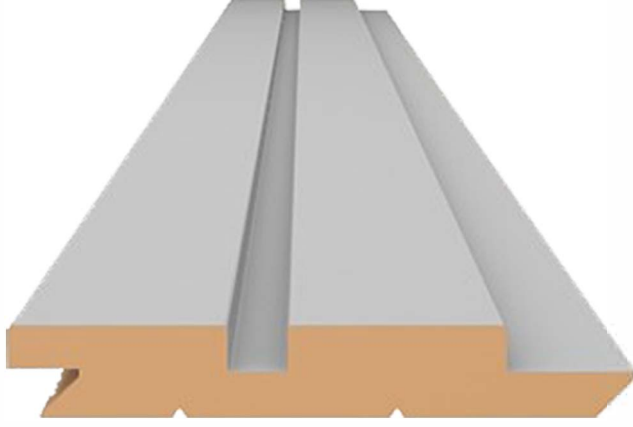

DUVAR KAPLAMA VE DEKORASYON PROFİLLERİ

WALL AND DECORATION PROFILES

ÜRÜN KODU
PRODUCT CODE
ART - 18102

EN / WIDTH

120 mm

KALINLIK / THICKNESS

18 mm

RENK / COLOUR

Bulut Mavi Satin PL /
Cloud Blue Satin PL

OLAĞANÜSTÜ
Görünüm

Yeni duvar yüzey çözümleriyle mekanlarınız renklensin