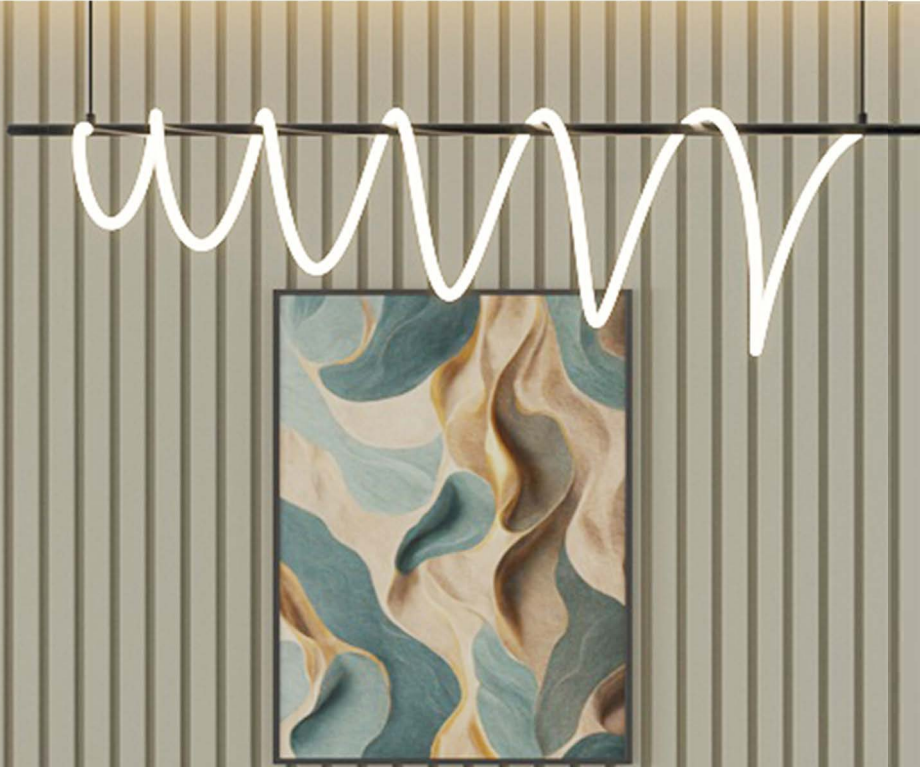

WALL AND DECORATION PROFILES

ÜRÜN KODU
PRODUCT CODE
ART - 18101

EN / WIDTH

120 mm

KALINLIK / THICKNESS

18 mm

RENK / COLOUR

Firtına Gri Soft / Storm Grey