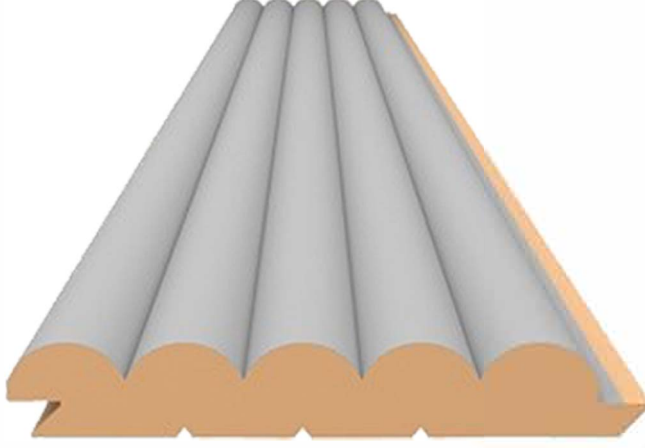

DUVAR KAPLAMA VE DEKORASYON PROFİLLERİ

WALL AND DECORATION PROFILES

ÜRÜN KODU
PRODUCT CODE
ART - 18103

EN / WIDTH

120 mm

KALINLIK / THICKNESS

18 mm

RENK / COLOUR

Koyu Yeşil Satin PL/
Dark Green Satin PL

DEĞİŞİM

Zamanı

Yaşam alanında değişiklik yapmak isteyenler için farklı ve ilgi çekici dekoratif çözümler

TIME FOR
Change

Different and interesting decorative solutions for those who want to make changes in the living space