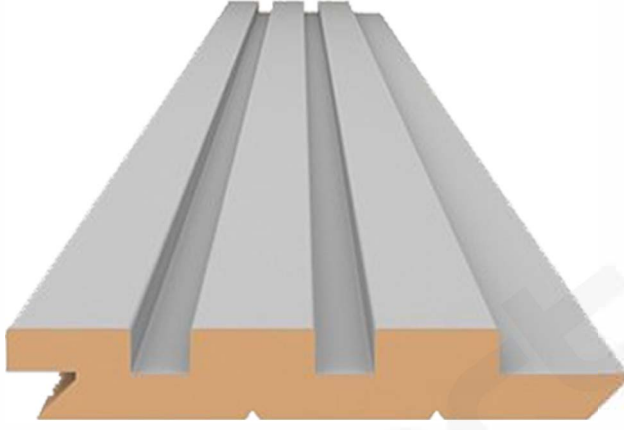

WALL AND DECORATION PROFILES

ÜRÜN KODU
PRODUCT CODE
ART - 18101

EN / WIDTH

120 mm

KALINLIK / THICKNESS

18 mm

RENK / COLOUR

Firtına Gri Soft / Storm Grey